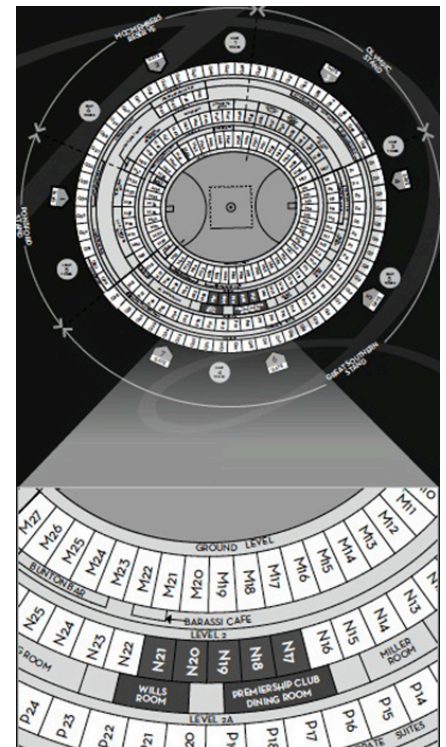

Pricing for each game is listed on the next page.

The AFL Premiership Club Package includes:

- Category 1, Reserved Seating - **Level 2*, Centre Wing**, Great Southern Stand (Sections N17-N22)
- Access to the AFL Premiership Club Dining Room (overlooking the ground on Level 2, Centre Wing)
- **Three course lunch/dinner** before the game – choice of three entrees and three main courses
- Continuous beverage service including **beer, sparkling, wine & soft drinks** for 2 hours before the game until 30 minutes post match
- MC & Guest Speaker at some selected matches
- **Half Time Footy Fare** - consisting of scones served with jam and cream, party pies, sausage rolls and pasties
- Post match refreshments
- Complimentary AFL Record per person
- First class waiter service
- All entry ticketing

*This menu is a sample and changes each round of the 2017 AFL Season.

DRESS CODE

A smart casual dress code is required at all times to enter the Dining Room. A collar must be worn at all times. Dress shoes are required.

* Level 2a Centre Wing seating (Section P21) will be allocated once Level 2 seating (N17-N22) is sold out.

Please return the attached booking form below to secure your booking.
A booking form must be received for a booking to be made.